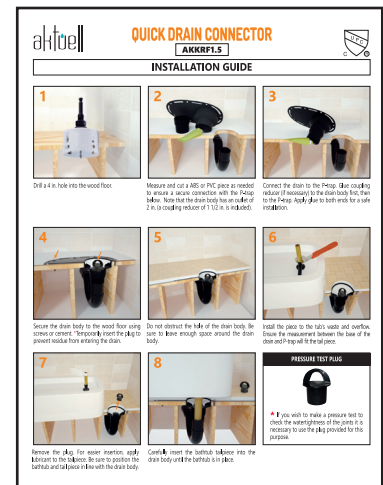

QUICK DRAIN CONNECTOR™

A FAST AND EASY WAY TO INSTALL A FREESTANDING TUB DRAIN

- Less time installation • Easy access for repairs • Ideal for tight space with minimum access

7 72830 16805 1

ABS KIT : 8 3/4" wide x 7" depth x 3" height
Description in 2 languages, English and French
Product number : AKKRF1.5

6 26504 30396 6

PVC KIT : 8 3/4" wide x 7" depth x 3" height
Description in 3 languages, English, Spanish and French
Product number : AKKRF1.5 PVC

PACKAGE INCLUDES

Bilingual Installation Guide

Shipping box contains 8 boxes
Description in 3 languages for PVC Kit and
2 languages for the ABS Kit.
26 1/2" wide x 14 1/4" depth x 6 1/4" height