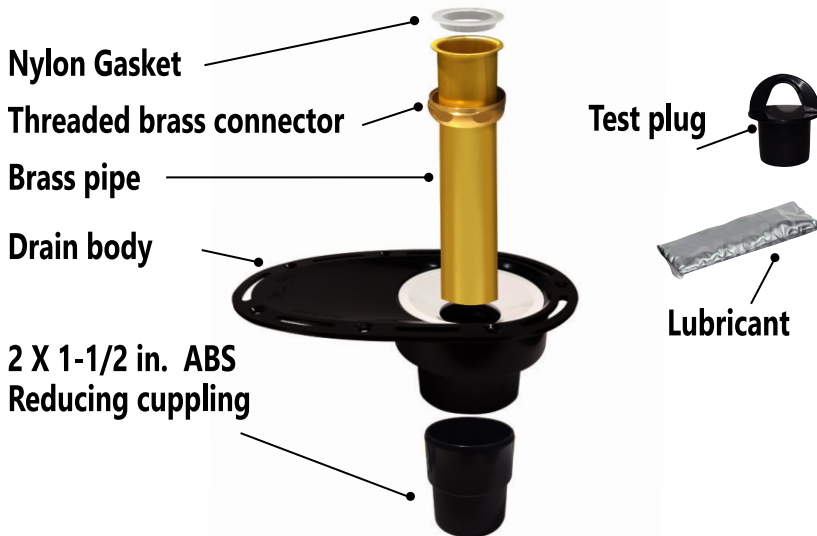

QUICK DRAIN CONNECTOR™

A FAST AND EASY WAY TO INSTALL A FREESTANDING TUB DRAIN

- Less time installation • Easy access for repairs • Ideal for tight space with minimum access

7 72830 16805 1

ABS KIT : 8 3/4" wide x 7" depth x 3" height
Description in 2 languages, English and French
Product number : AKKRF1.5

6 26504 30396 6

PVC KIT : 8 3/4" wide x 7" depth x 3" height
Description in 3 languages, English, Spanish and French
Product number : AKKRF1.5 PVC

PACKAGE INCLUDES

Bilingual Installation Guide

Shipping box contains 8 boxes
Description in 3 languages for PVC Kit and
2 languages for the ABS Kit.
26 1/2" wide x 14 1/4" depth x 6 1/4" height